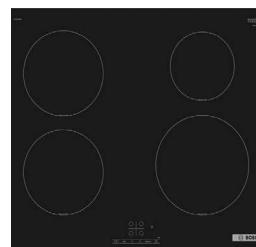

m.in. BOSCH, SAMSUNG
czarny