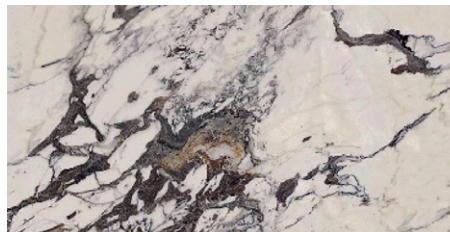

MARAZZI
Grande Marble Look capraia
połysk
60x120cm